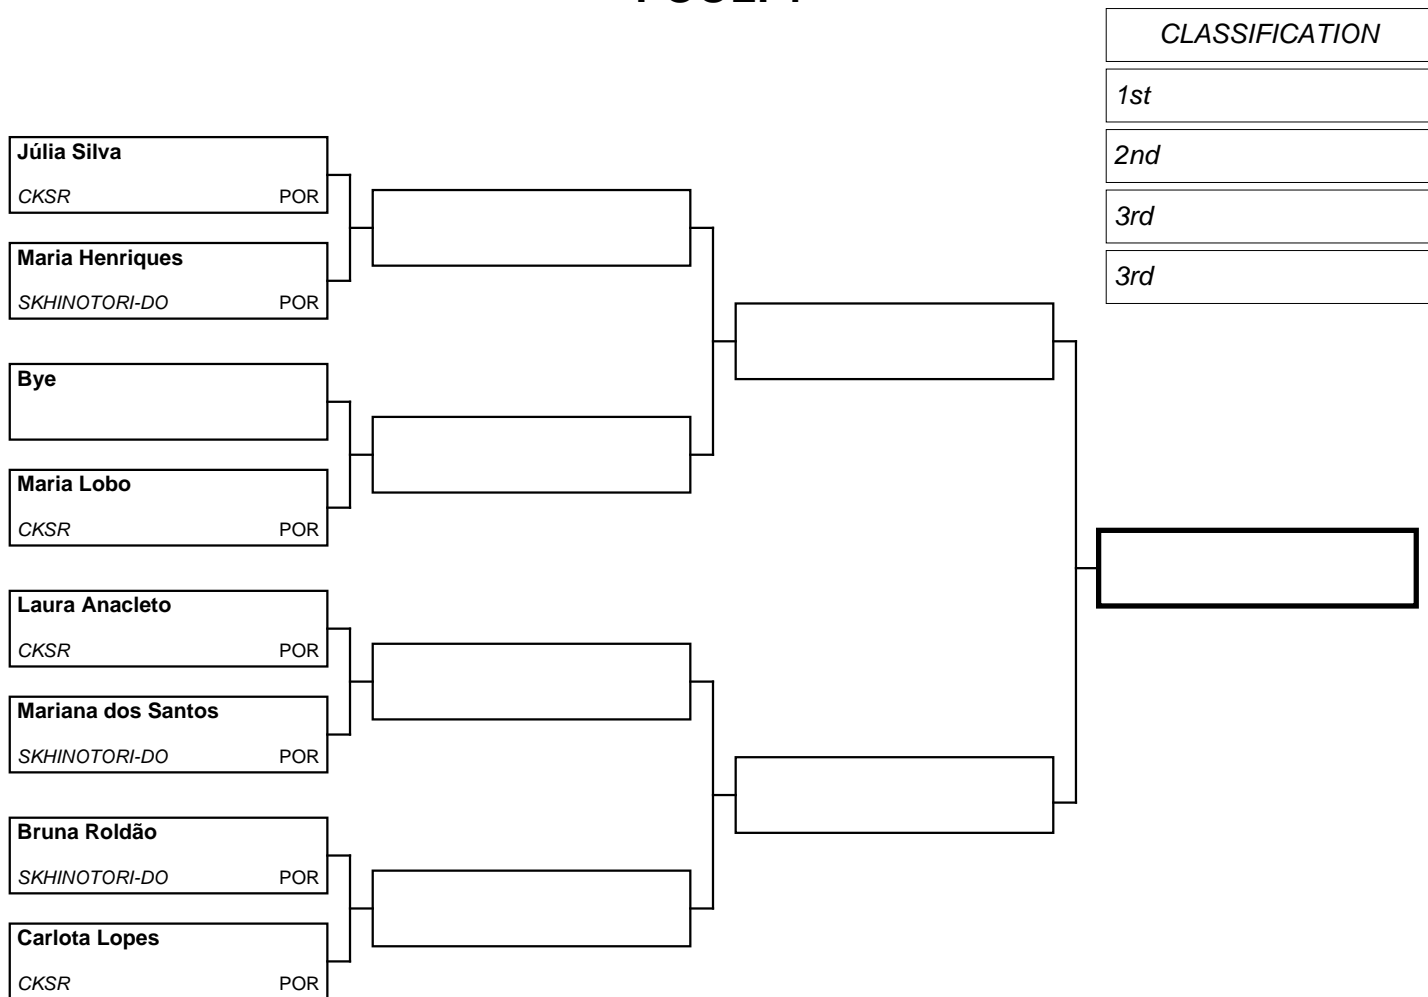

1st

2nd

3rd

3rd

Referees

Kimura® - www.karate-hub.com - events plataform

--	--	--	--	--

POOL: 1