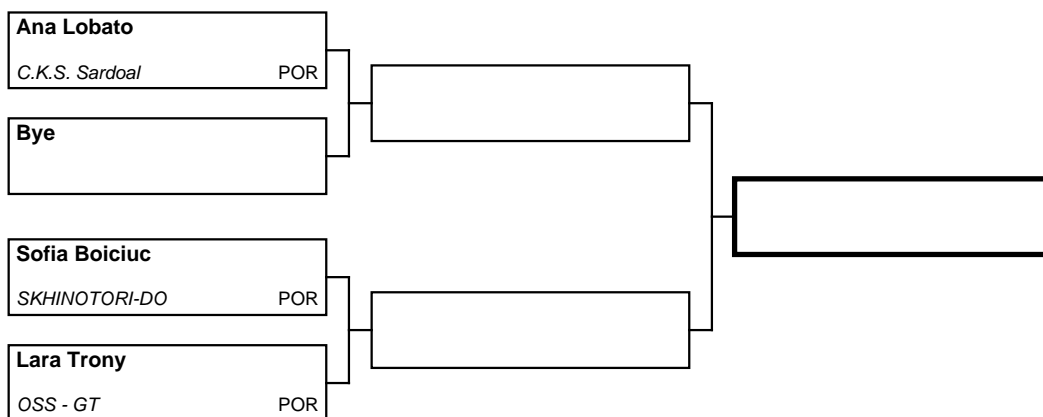

POOL: 1

CLASSIFICATION

1st

2nd

3rd

3rd

Referees