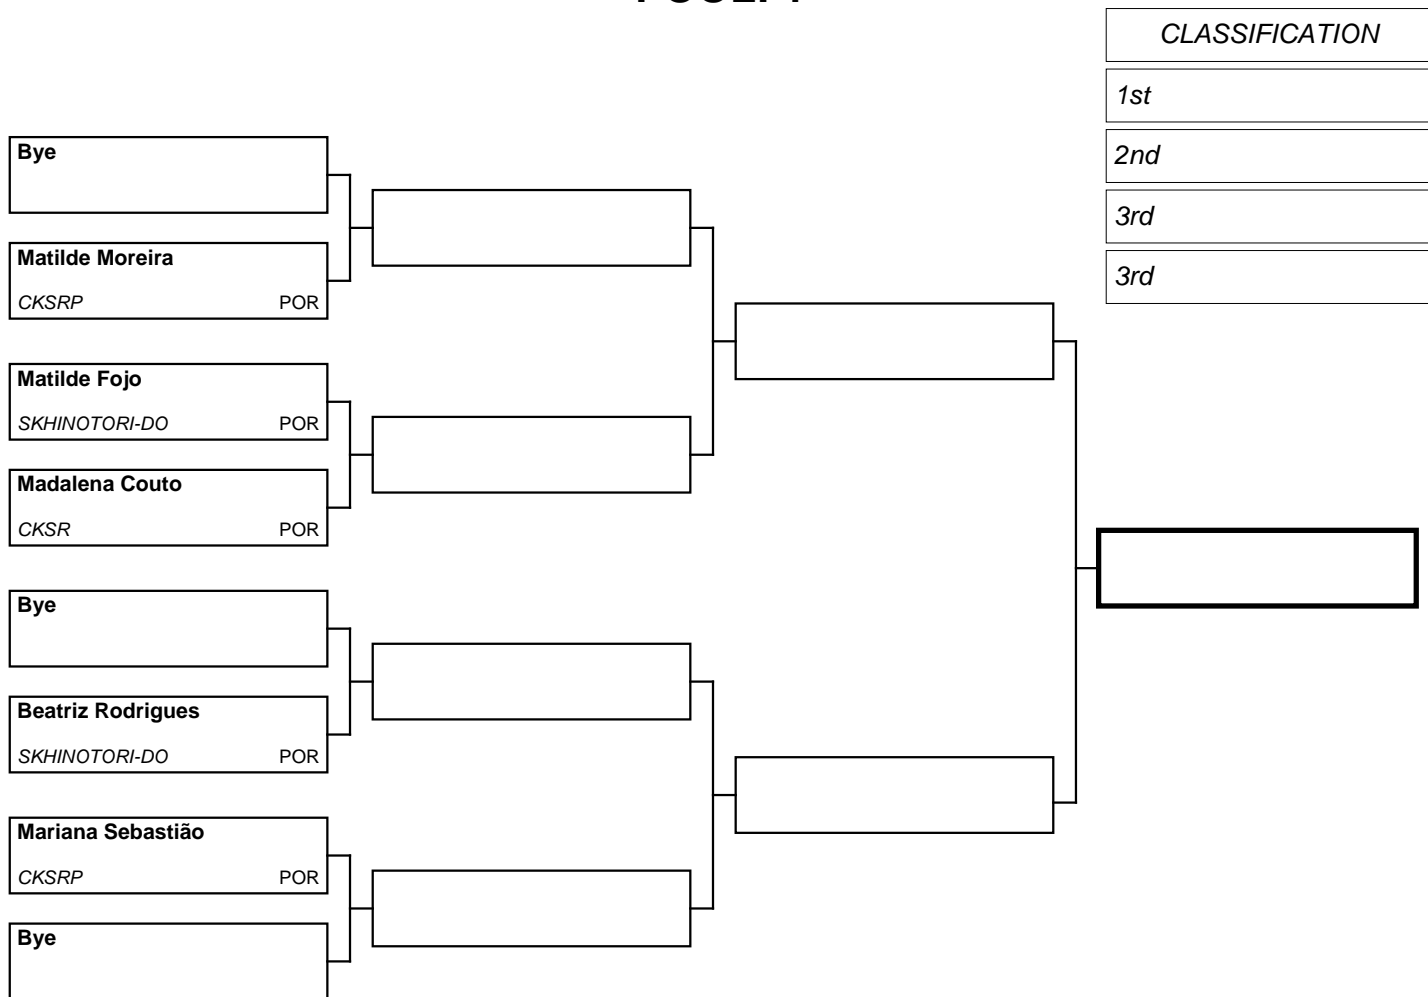

POOL: 1

REPECHAGE

Referees