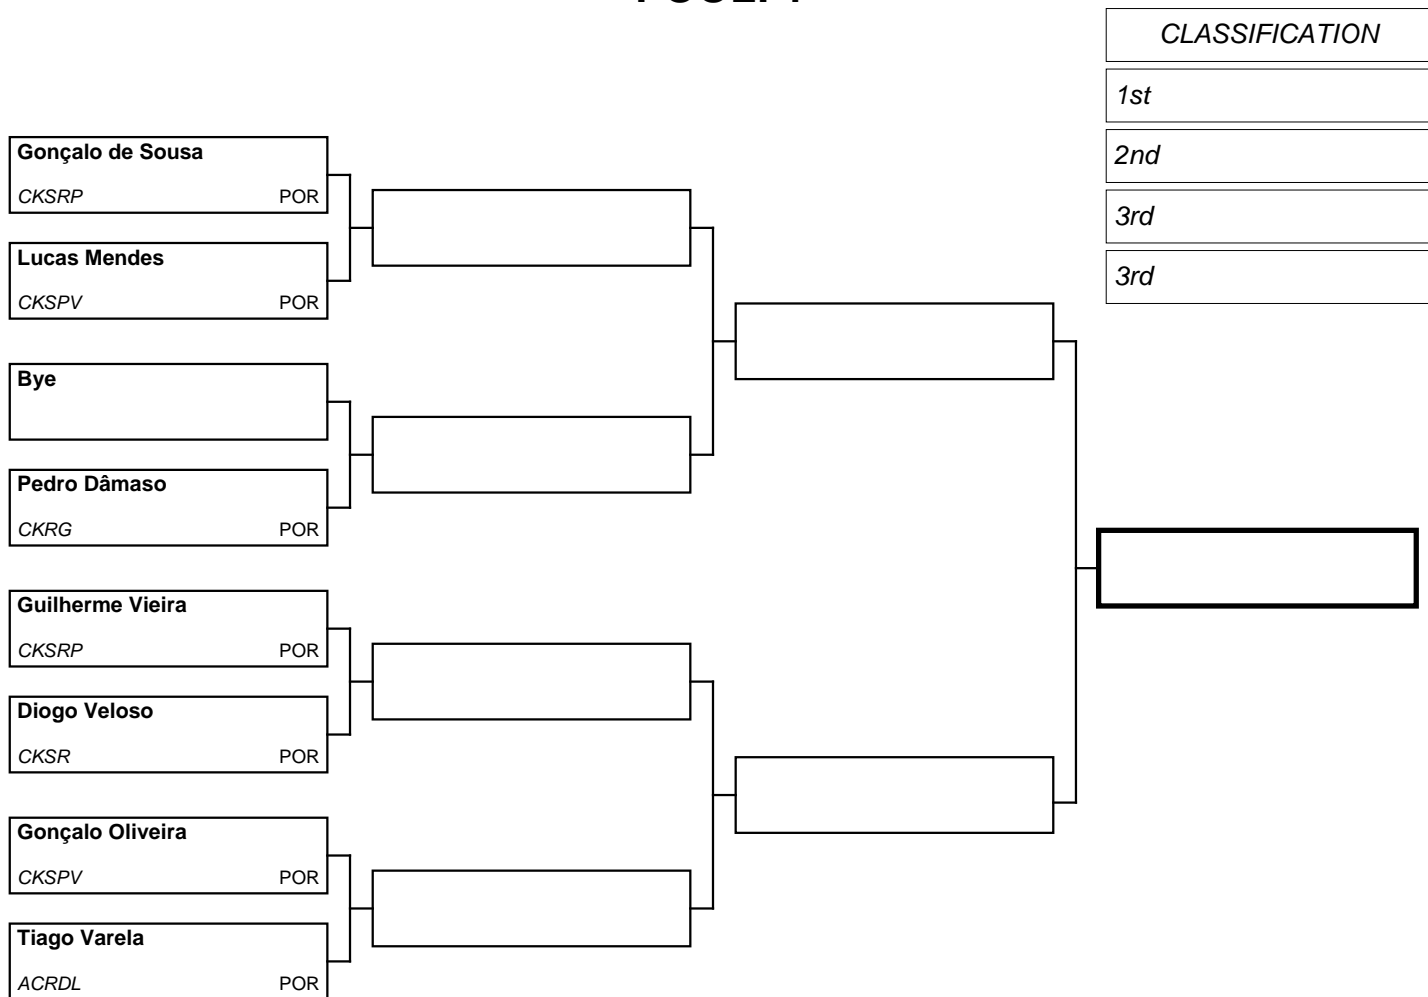

1st

2nd

3rd

3rd

Referees

--	--	--	--	--

POOL: 1

REPECHAGE