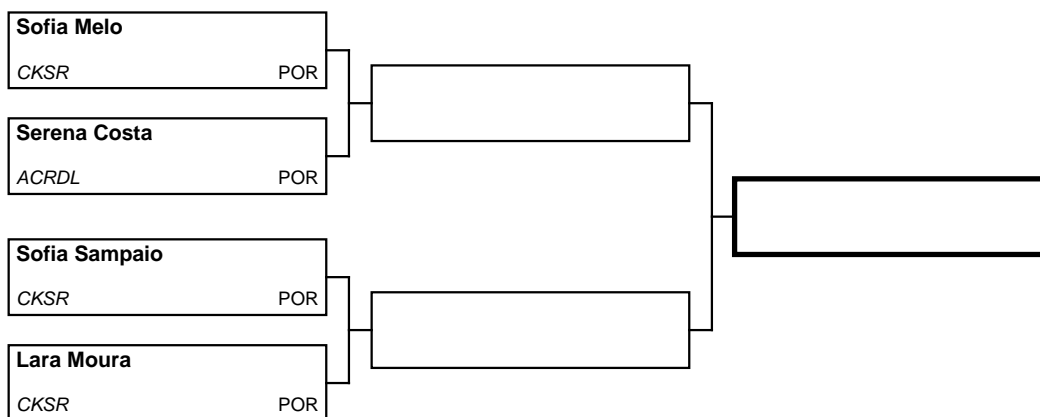

1st

2nd

3rd

3rd

Referees

Kimura® - www.karate-hub.com - events plataform

--	--	--	--	--

POOL: 1