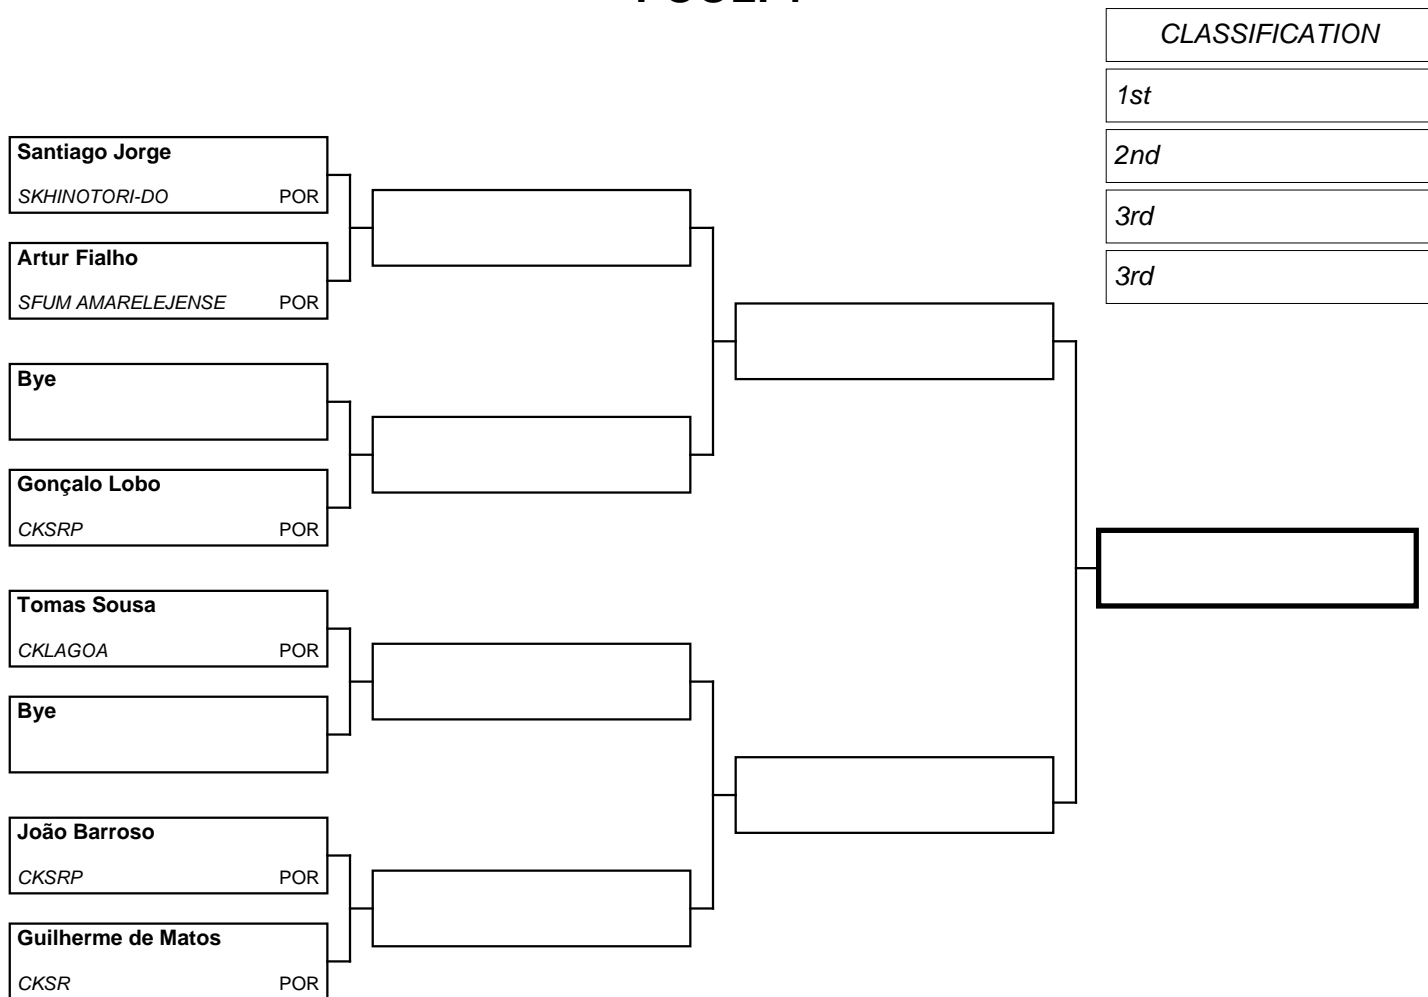

POOL: 1

REPECHAGE

Referees