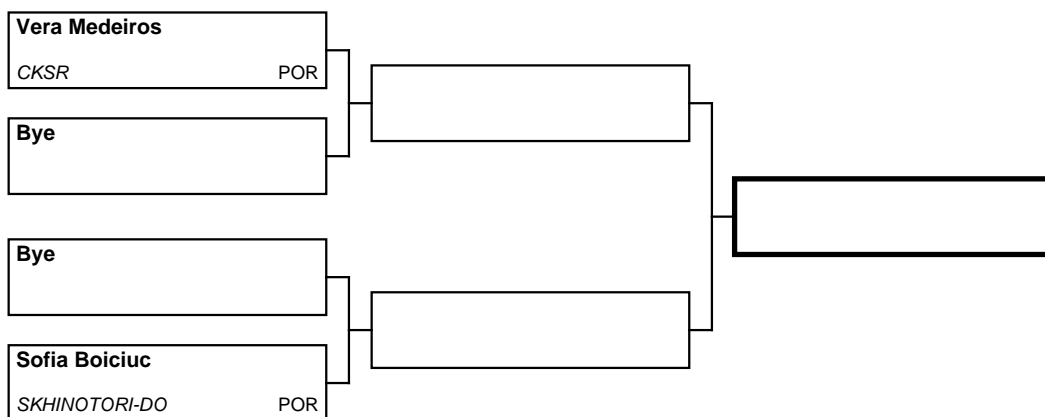

POOL: 1

CLASSIFICATION

1st

2nd

3rd

3rd

Referees