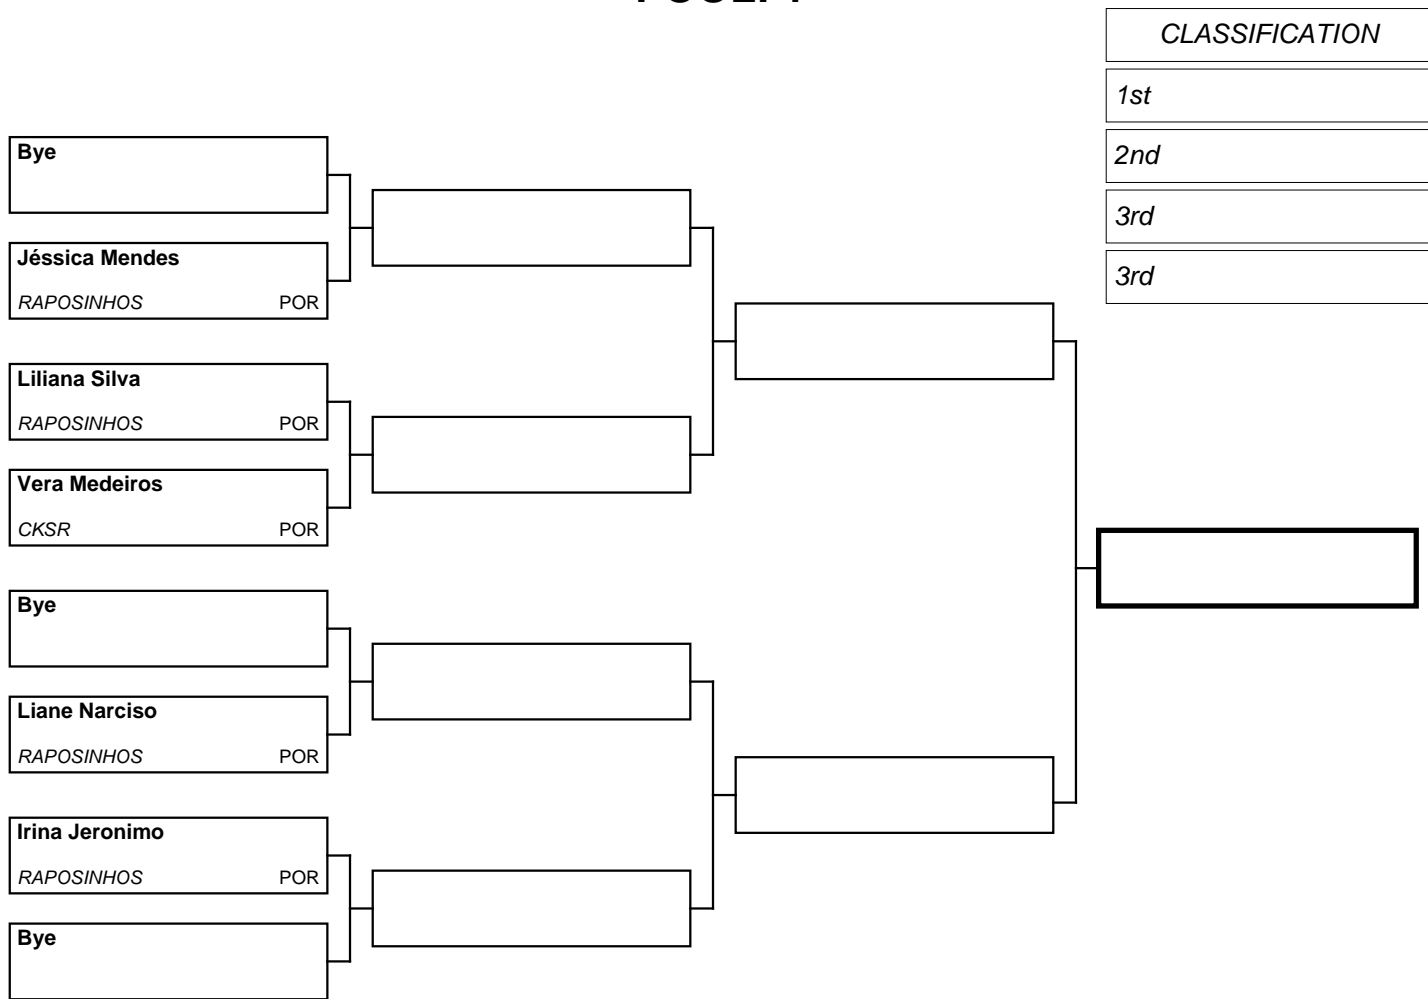

POOL: 1

REPECHAGE

Referees