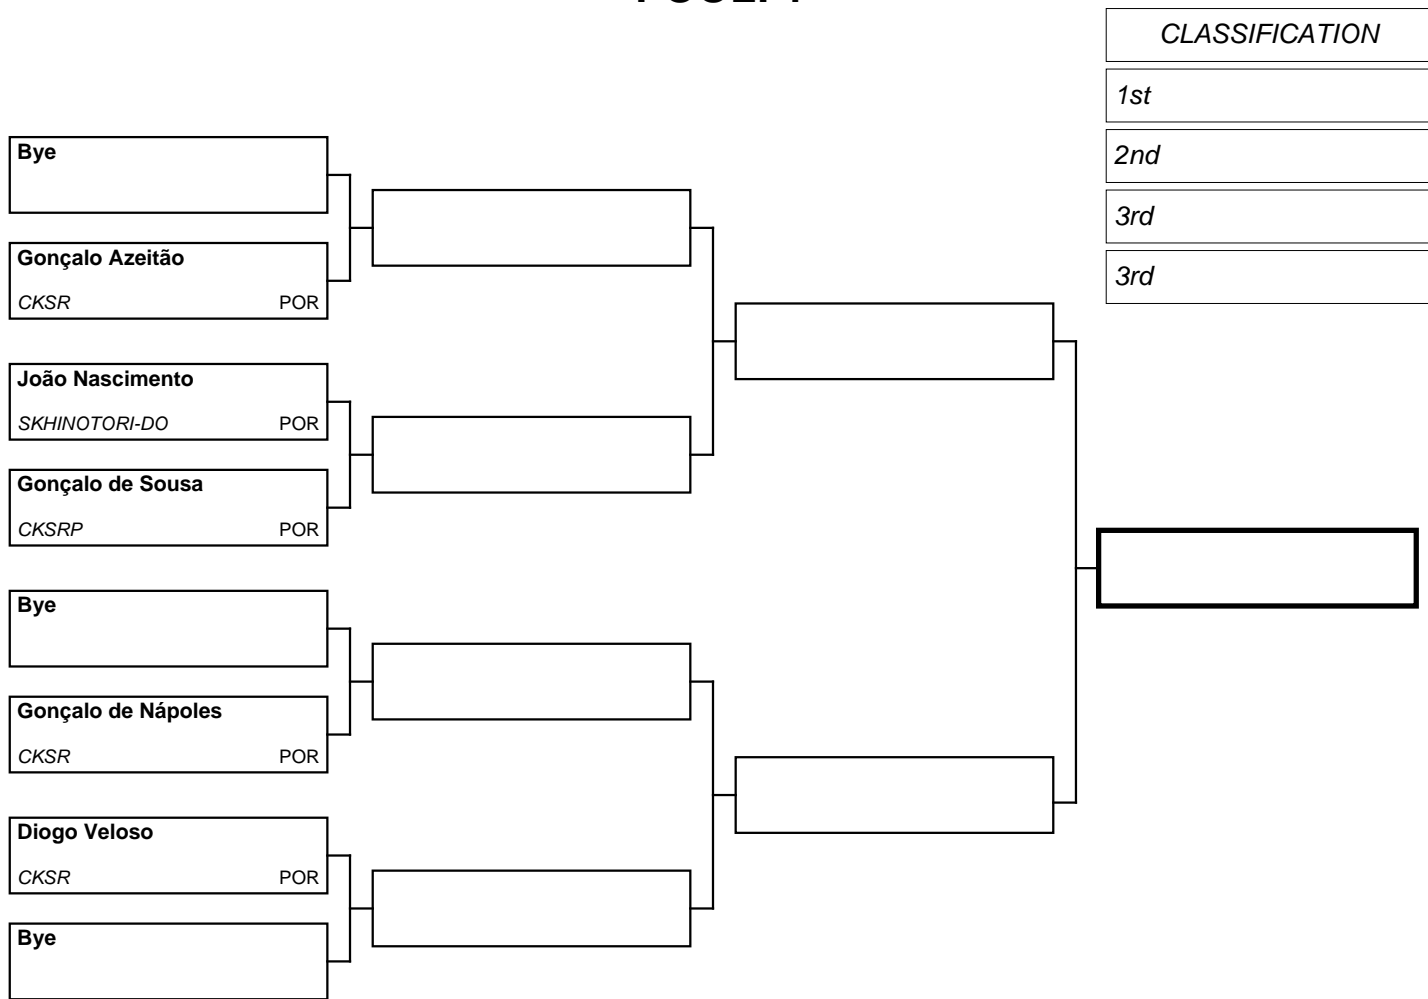

1st

2nd

3rd

3rd

Referees

--	--	--	--	--

POOL: 1

REPECHAGE