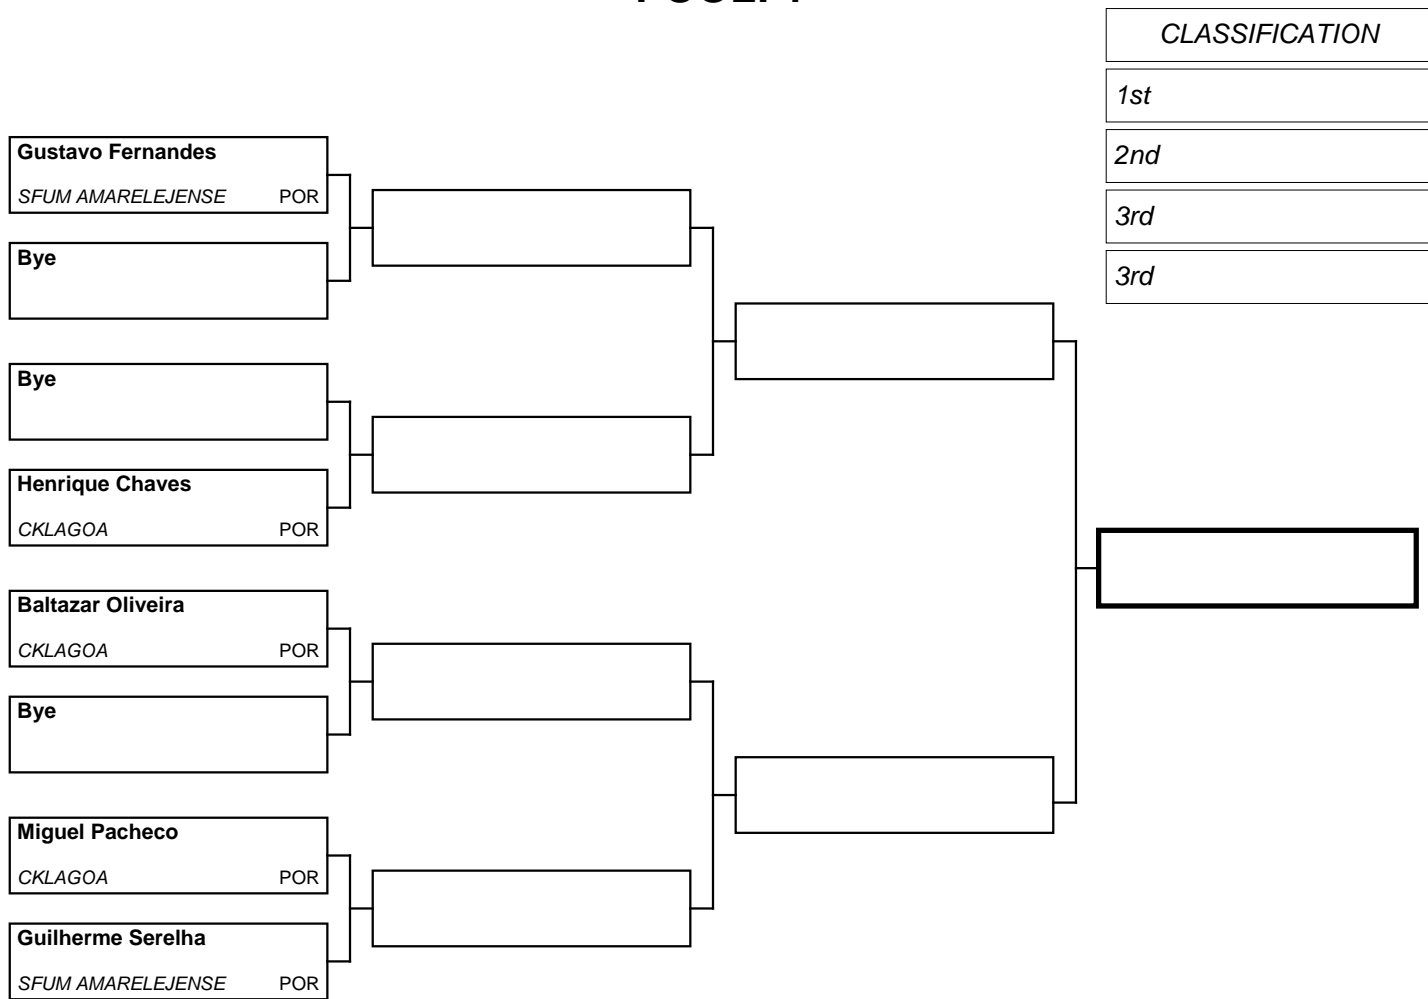

POOL: 1

REPECHAGE

Referees