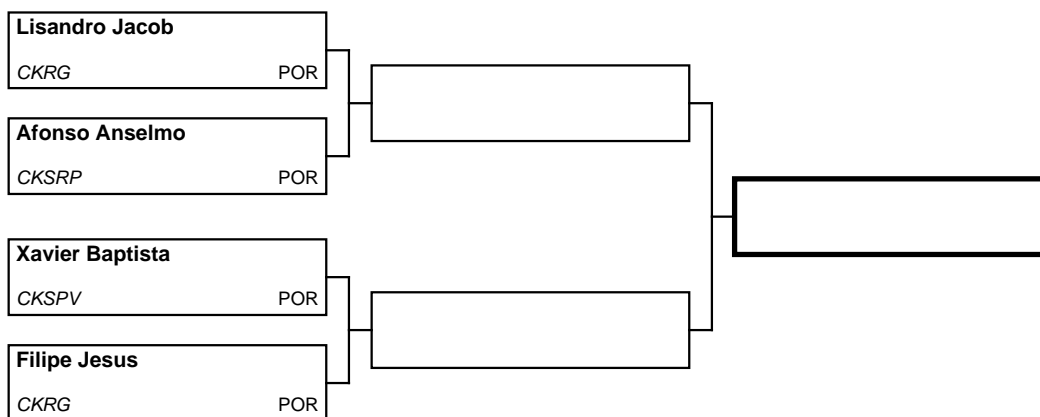

POOL: 1

CLASSIFICATION

1st

2nd

3rd

3rd

Referees