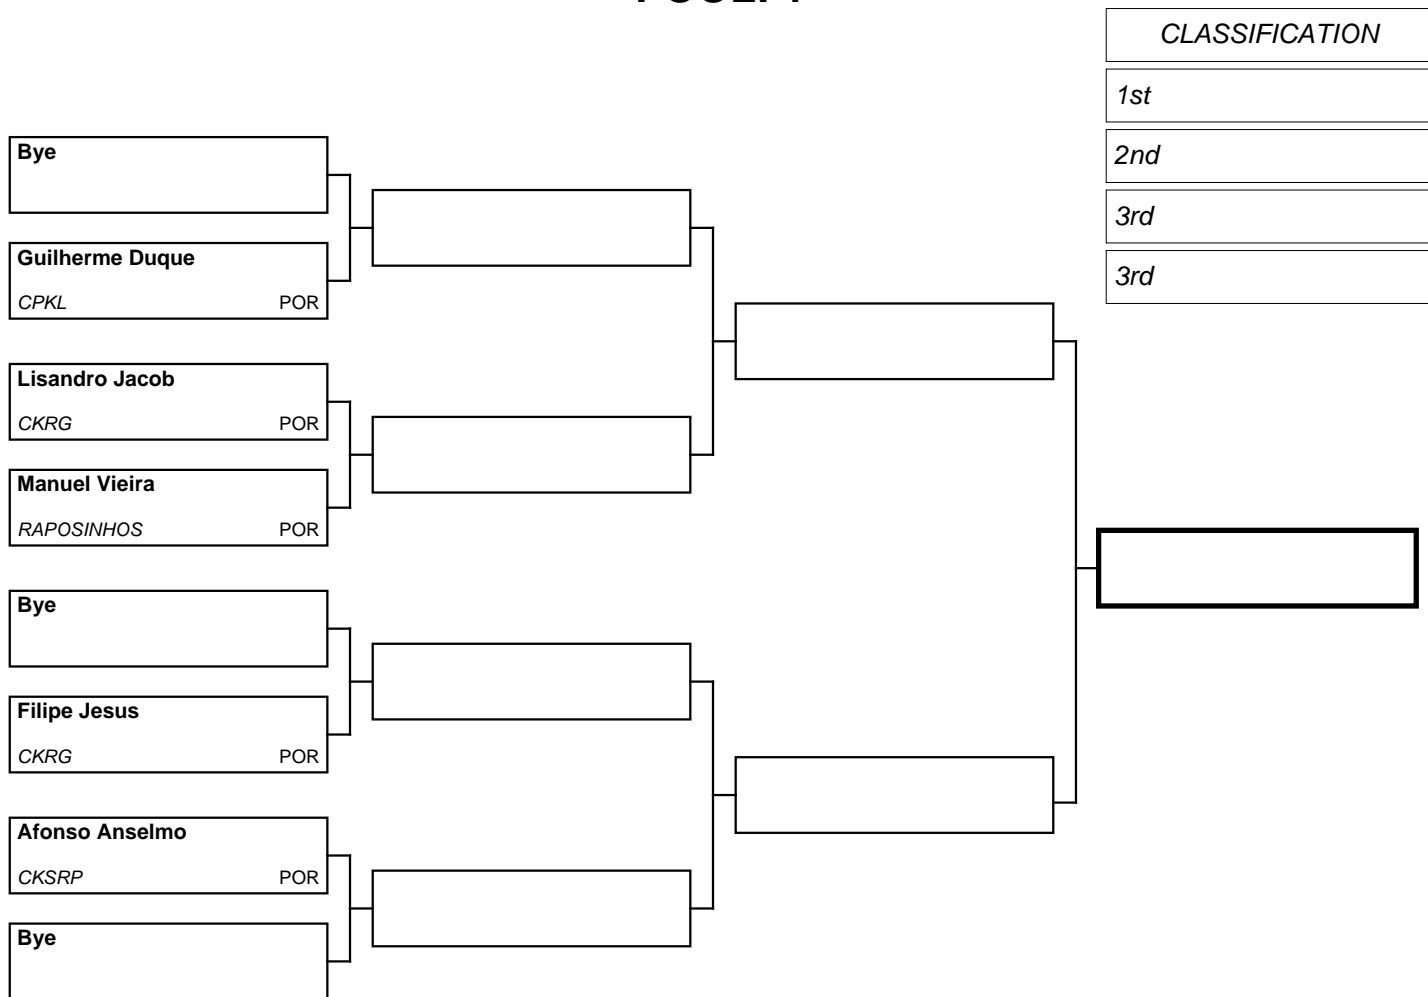

POOL: 1

REPECHAGE

Referees