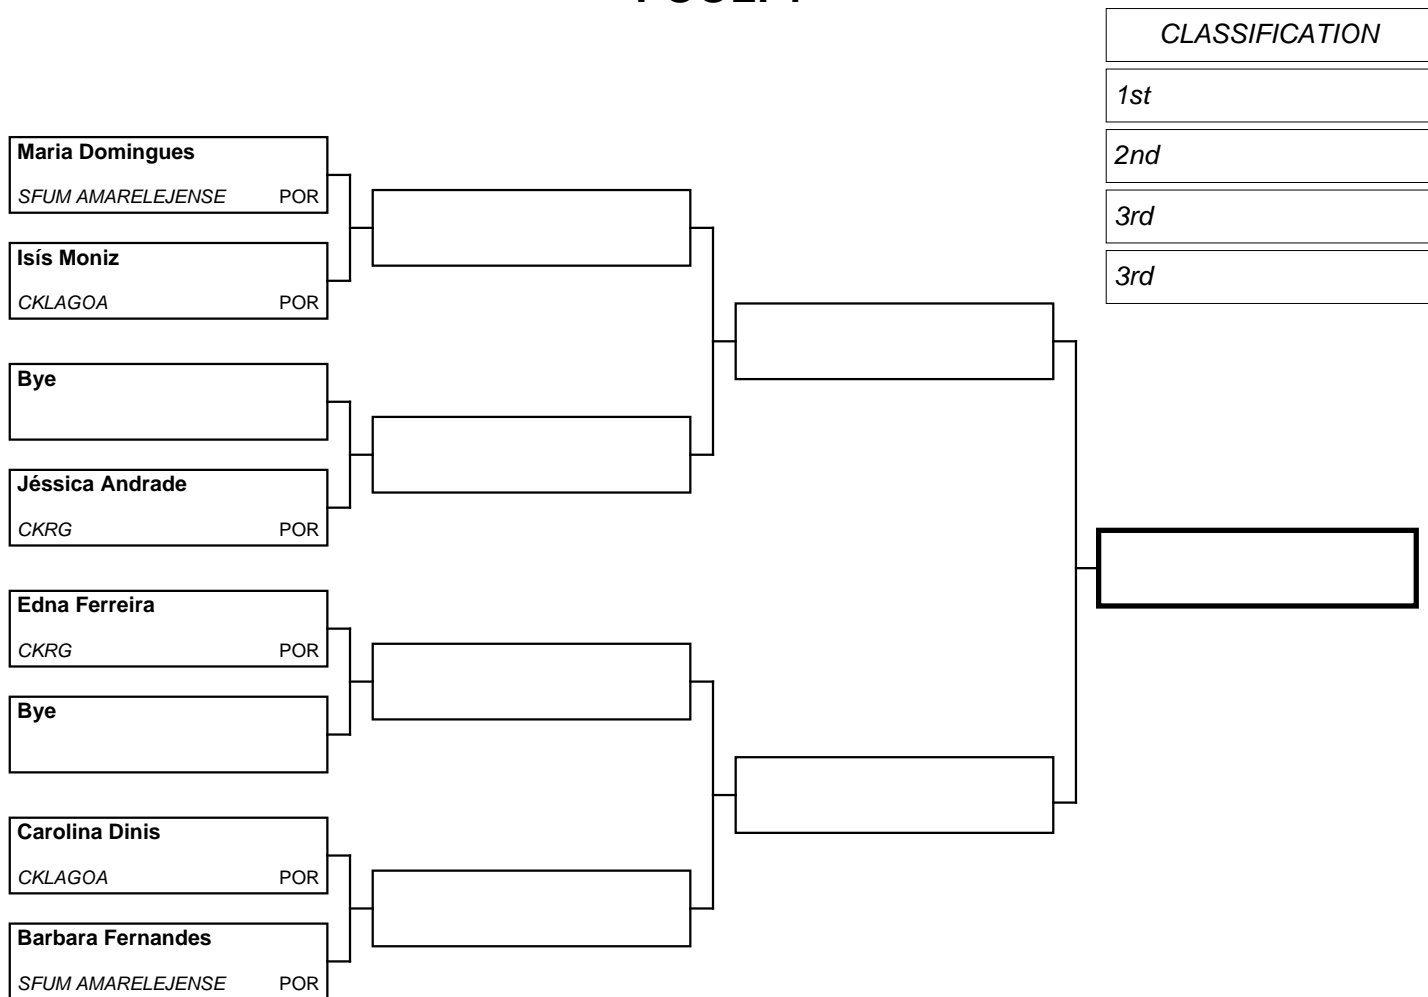

1st

2nd

3rd

3rd

Referees

--	--	--	--	--

POOL: 1

REPECHAGE