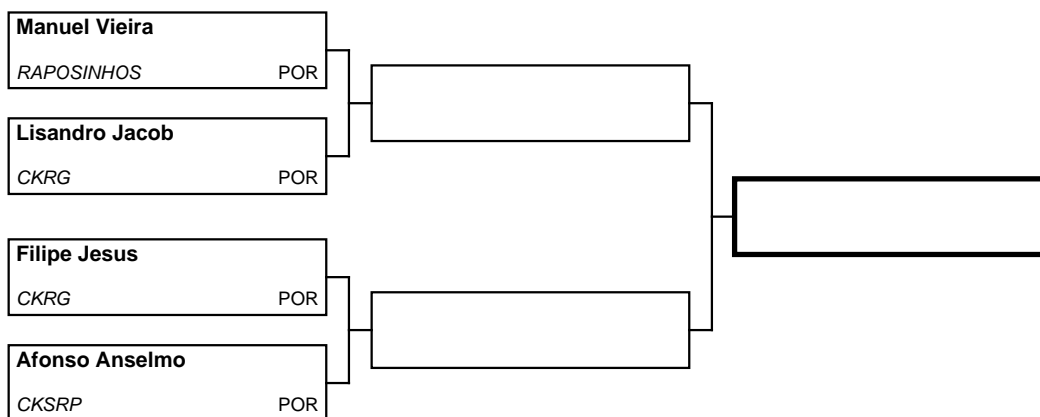

POOL: 1

CLASSIFICATION

1st

2nd

3rd

3rd

Referees

Kimura® - www.karate-hub.com - events plataform